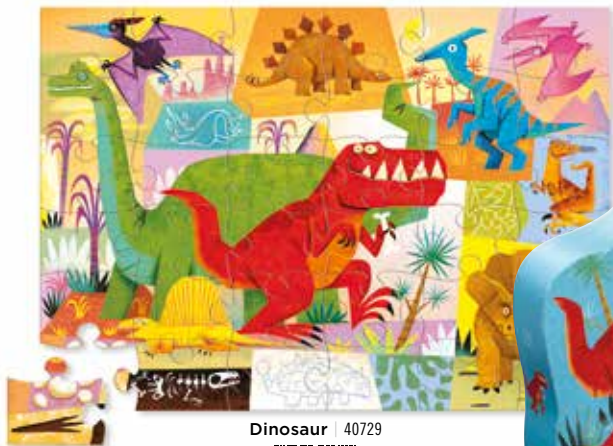

36-piece | shaped box floor puzzles