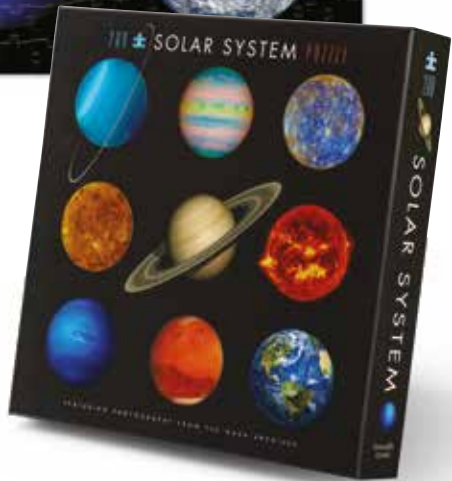

Includes 26" x 10" poster!