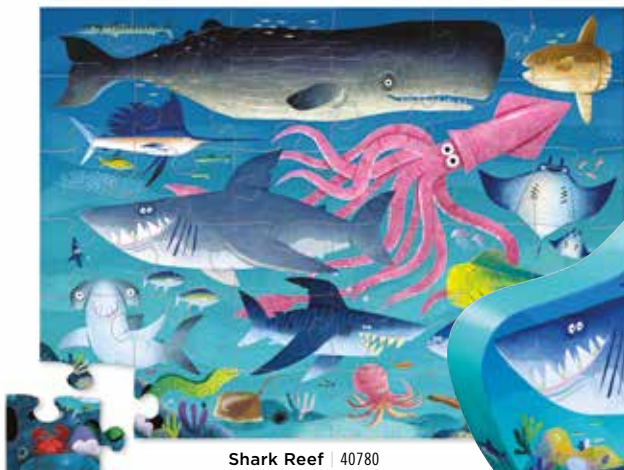

Mermaid Palace | 40706

Magical Friends | 40788

36-piece | shaped box floor puzzles

Dinosaur | 40729

Shark Reef | 40780

AGE: 3+ | PUZZLE SIZE: 27"W X 20"H | BOX SIZE: 9"W X 11"H X 3"D (AVERAGE) | PACK SIZE: 4