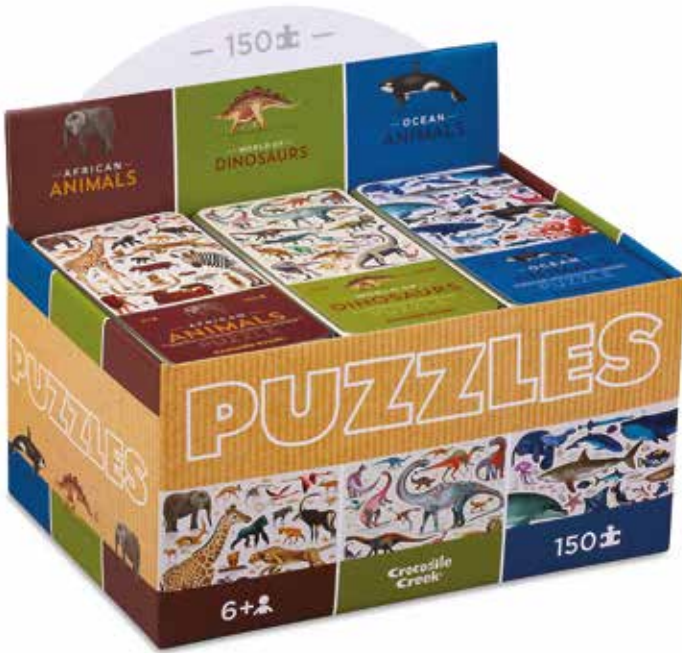

AGE: 5+ | PUZZLE SIZE: 19"W X 14"H | CANISTER SIZE: 5"W X 8"H X 5"D | PACK SIZE: 4

36 Dino World | 40545

36 Wild Animals | 40542

36 Shark World | 40548

ON THE GO

50-PIECE + 150-PIECE TIN PUZZLES

Two different collections of wonderful puzzles packaged in beautiful, keepsake tins. Perfect for kids on the go! The fun and fancy assortments include three whimsical 50-piece puzzles and three challenging 150-piece Animal Kingdom puzzles. Perfect little extra special gifts or party favors.

Packaged
in beautiful,
keepsake tins.

tin puzzles | 50-piece

AGE: 4+ | PACK SIZE: 6
 PUZZLE: 12"W X 8"H | TIN: 7.5"W X 3.5"H X 1"D

50-Piece Tin Puzzle Assortment | 4300ASST | 3 styles, 6 of each | 8"W x 9.75"H x 11"D

Dino World | 43003

Unicorn Dreams | 43004

Shark Reef | 43001

tin puzzles | 150-piece

AGE: 6+ | PACK SIZE: 6
 PUZZLE: 12"H X 8"W | TIN: 7.5"W X 3.5"H X 1"D

classic puzzles | tin puzzles

150-Piece Tin Puzzle Assortment | 4310ASST | 3 styles, 6 of each | 11.25"W x 9.75"H x 7.5"D