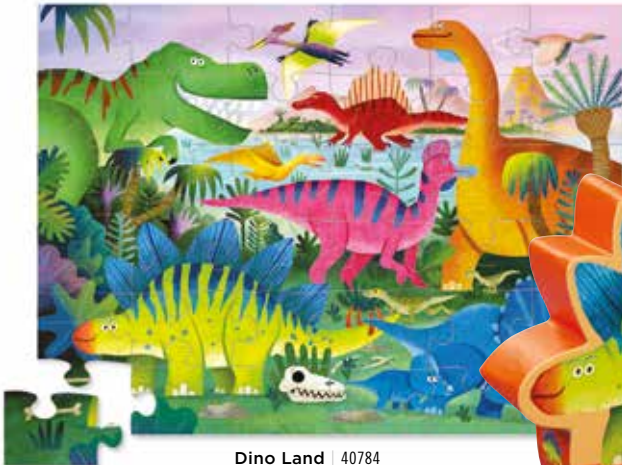

In the Jungle | 40761

Dino Land | 40784

36-piece | shaped box floor puzzles

Playful Pups | 40791

Backyard Bugs | 40783

36-piece | **shaped box floor puzzles**

AGE: 3+ | PUZZLE SIZE: 27"W X 20"H | BOX SIZE: 9"W X 11"H X 3"D (AVERAGE) | PACK SIZE: 4