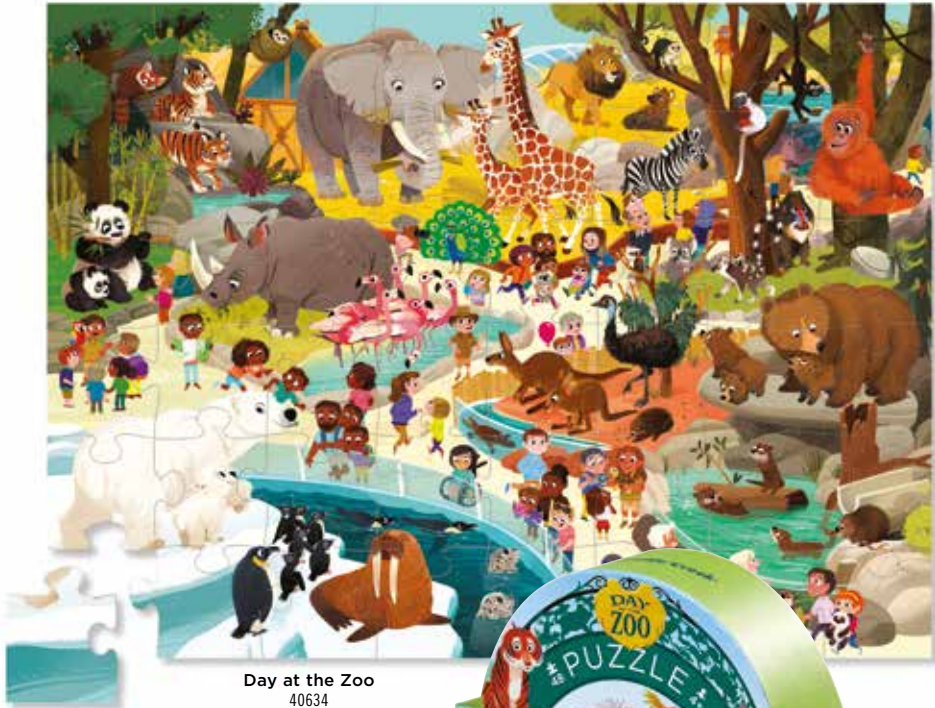

VISIT YOUR FAVORITE MUSEUM! These puzzles are a great way to revisit a favorite museum or remember a wonderful outing with family, friends, or classmates. The puzzle is packaged in a sturdy museum-shaped storage box and is delightfully illustrated in humorous and informative ways with a diverse representation of children and families.

48-piece | day at the museum puzzles

Day at the Aquarium
40640

AGE: 4+ | PUZZLE SIZE: 18"W X 24"H | BOX SIZE: 10"W X 10"H X 2.75"D (AVERAGE) | PACK SIZE: 4

Day at the Dinosaur Museum
40631

48-piece | day at the museum puzzles

Day at the Farm
40639

AGE: 4+ | PUZZLE SIZE: 18"W X 24"H | BOX SIZE: 10"W X 10"H X 2.75"D (AVERAGE) | PACK SIZE: 4

Day at the Zoo
40634

A stylized illustration of a shark and other sea creatures against a teal background. A large shark is positioned below the word 'SHINE', while a manta ray and a squid-like creature are positioned above the word 'TIME TO'.

TIME TO SHINE

60-PIECE HOLOGRAPHIC FOIL PUZZLES

SPARKLE & SHIMMER! Guaranteed to delight! Kids love these puzzles. Beautifully illustrated, 60-piece puzzles printed on holographic foil. They make a perfect gift for children 4 and up.