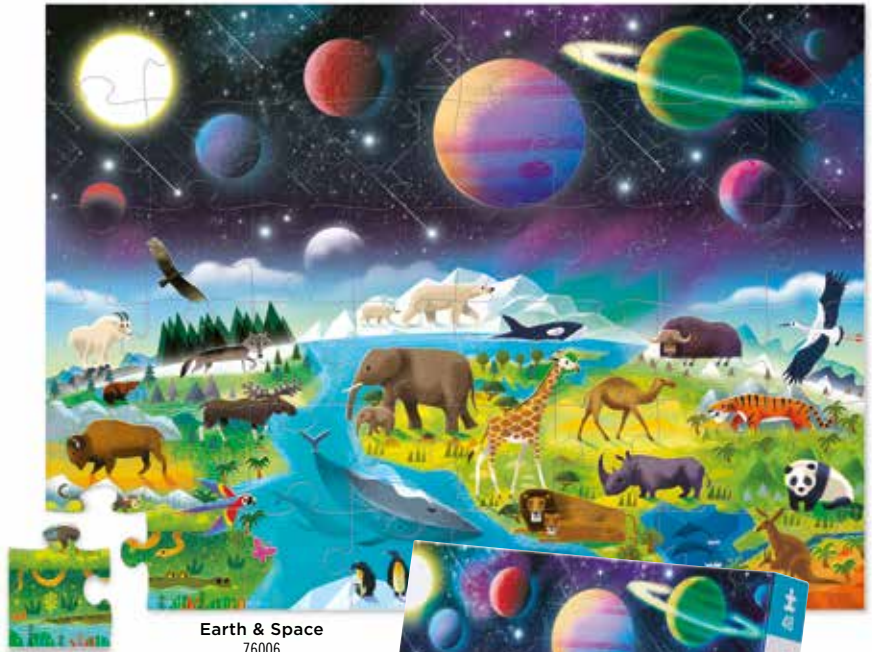

48-piece | above + below puzzles

Earth & Space
76006