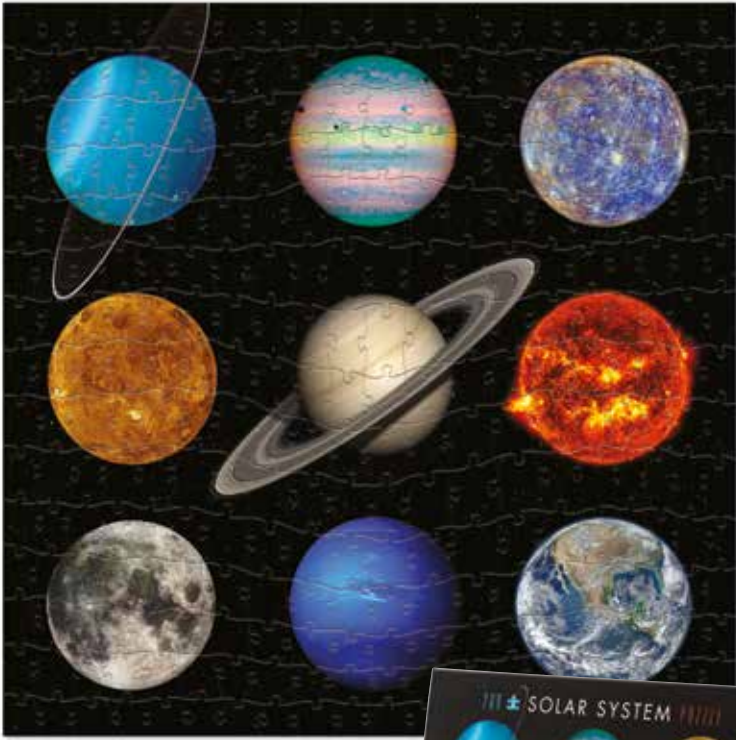

AGE: 6 + | PUZZLE SIZE: 22"W X 22"H | BOX SIZE: 11"L X 11"H X 2"D | PACK SIZE: 4

Solar System | 43401