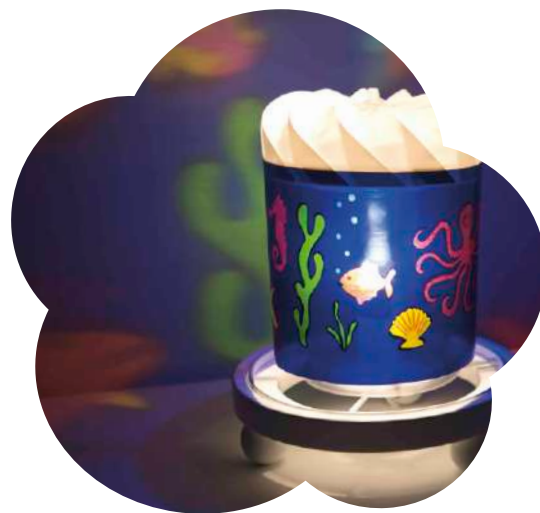

Lanternes Magiques - Veilleuses

Magic Lanterns - Nightlights

Effet papier de riz
Rice paper effect

4328 10W

Ne fonctionne qu'avec des ampoules Trousselier max 10 W - 12V

Only work with Trousselier max 10W -12V light bulbs

LANTERNES MAGIQUES VEILLEUSES

Magic Lanterns - Nightlights

La «Lanterne Magique» est une veilleuse traditionnelle qui accompagne les enfants dans leur sommeil. Inspirée d'une très vieille tradition japonaise, cette veilleuse apaise les enfants au moment de s'endormir. Cette veilleuse pour enfants souscrit aux normes de sécurité les plus strictes (transformateur électrique 12 VA).

Veilleuse livrée avec une ampoule 10W (basse tension 12V)

The « Magic Lantern » is a traditional nightlight that help the children sleeping. When you light up the lamp, the heating of the bulb enable the artwork to rotate on axis. That Nightlight follow strict safety rules for the Children purpose.

Delivered with an Incandescent 10W (12V Low Voltage bulb).

LANTERNE MAGIQUE CARRÉE

Magic Lantern, Square

19 x 16 cm

Couleur du bois à choisir parmi les couleurs disponibles / Color of wood to be selected among possible colors.

MANÈGE MAGIQUE ROND

Merry Go Round Magic Lantern

21 x 15 cm

Projection murale de l'image / Image projection in the children's room

Couleur du bois : blanc / White wood color