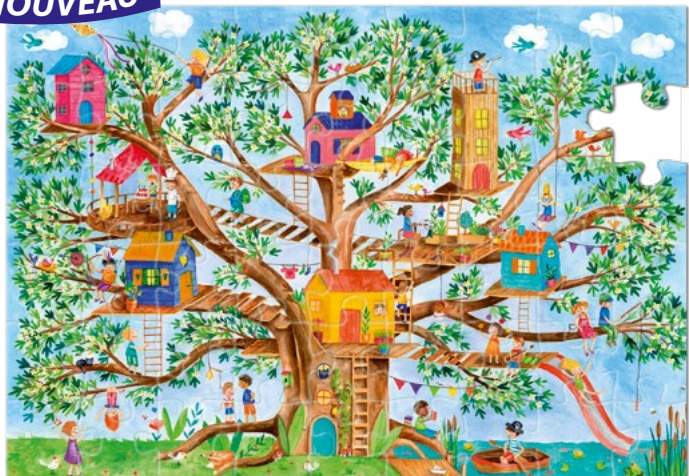

## L'Apprenti Magicien

Réf : 7802

Illustration Gaëlle Picard

**NOUVEAU**

Illustration Marina Popmarleo

**Sous la Neige**

Réf : 7807

**Le Village des Souris**

Réf : 7803

**NOUVEAU**

Illustration Gaëlle Picard

**NOUVEAU**

Illustration Isabelle Dupont Lercher

**La Cabane dans les Arbres**

Réf : 7808

**Box contents**

MADE IN FRANCE

The assembled puzzle turns into a "search and find" game that can be played by the entire family to find winter sports activities, details of a fun fair or animals and famous monuments on a world map. With a fortified castle puzzle, children can also discover medieval history through a playful prism: drawbridges, moats and dungeons are to be found among many other details thanks to the puzzle pieces provided!