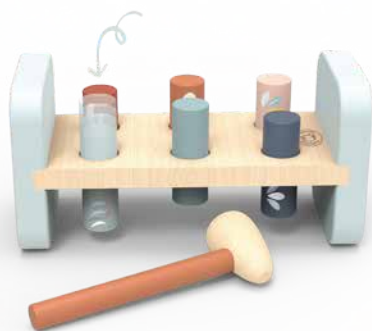

Beads maze . SP1021

5.2x5.2x7.1 in
131x131x180 mm

Age : 1-3y

NEW

Hammer bench . SP1014

8.5x3.7x4.3 in
217x95x110 mm

Age : 1-3y

Car transporter . SP1013