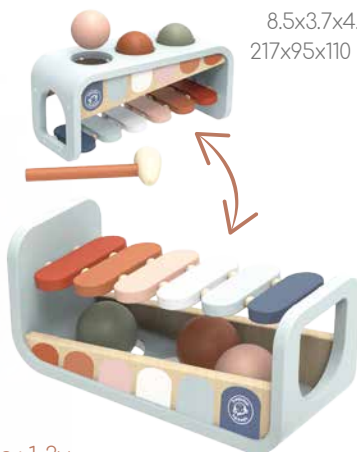

Monkey family stacker . SP1003

10x3.1x5.3 in
257x84x131mm

Age : 1-4y

Stacking train . SP1004

15.5x2.8x3.9 in
395x70x100 mm

Age : 1-3y

Xylo bench . SP1010

8.5x3.7x4.3 in
217x95x110 mm